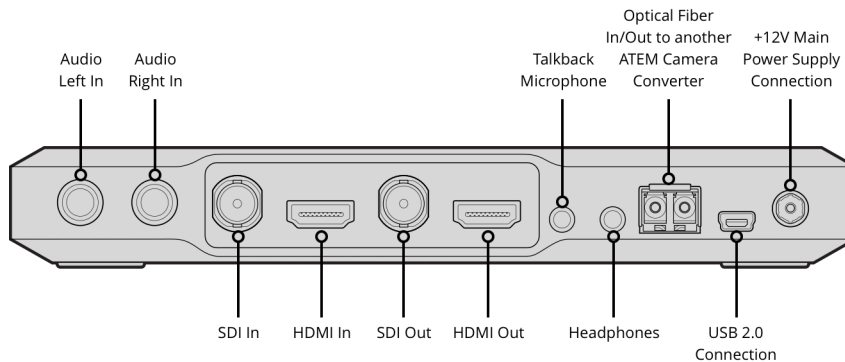

### Optical Fiber Video Output

1 x single mode SD/HD switchable with LC connector.

### Optical Fiber Audio Input

1 x single mode camera audio inputs with LC connector. Channels 1 & 2 are camera audio. Channels 15 & 16 are intercom audio.

### Optical Fiber Audio Output

1 x single mode camera audio outputs with LC connector. Channels 1 & 2 are camera audio. Channels 15 & 16 are intercom audio.

### Computer Interface

1 x mini-B type USB 2.0 connector for initial setup, firmware updates and Converter Utility software control.

---